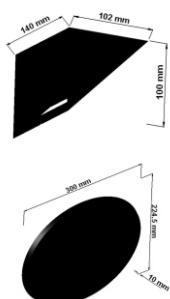

Exemplos como compor o Plafonier 35° / Examples how to compose the Bulkhead 35°

	Preços €
003.050.W.035 Acessório 35° / Accessory 35° (Branco/White)	2,80€
003.050.B.035 Acessório 35° / Accessory 35° (Preto/Black)	2,80€
003.050.G.035 Acessório 35° / Accessory 35° (Cinza/Grey)	2,80€
003.050.W.035.O Tampa / Back Cover SOFIA-OS/OC (Oval/Oval) (BR/WH)	3,20€
003.050.B.035.O Tampa / Back Cover SOFIA-OS/OC (Oval/Oval) (PT/BK)	3,20€
003.050.G.035.O Tampa / Back Cover SOFIA-OS/OC (Oval/Oval) (CZ/GR)	3,20€
003.050.O.035.O Tampa / Back Cover SOFIA-OS/OC (Oval/Oval)(trans./Opal	3,80€