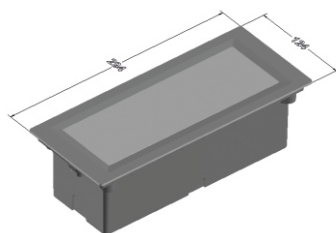

Série Clara 300 / Clara 300 Series

Aplique Muro, sem Lâmpada / Recessed

004.050.W.O.E27 Aplique Muro / Recessed (Branco/White) E27		13.50€
004.050.B.O.E27 Aplique Muro /Recessed (Preto/Black) E27		13.50€
004.050.G.O.E27 Aplique Muro /Recessed (Cinza/Grey) E27		13.50€

Para versão em Led Incluir (Apliq.Muro + Placa / For Led version include (Recessed + Led PCB)

004.PCB.R.010 Placa Led Redonda 10W/Round Led Pcb 10W - 966 lm	22,50€
004.PCB.R.020 Placa Led Redonda 18W/Round Led Pcb 18W - 1932 lm	30,50€