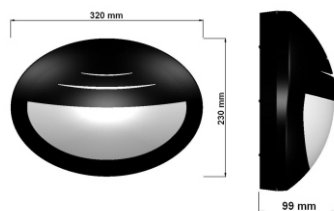

Série SOFIA-OC / SOFIA-OC Series

Plafoniers Oval Com Pala / Bulkhead

	Preços €
002.021.W.C.E27 (BrancoWH) Policarbonato / Polycarbonate	13,50€
002.021.B.C.E27 (PretoBK) Policarbonato / Polycarbonate	13,50€
002.021.G.C.E27 (Cinza/GR) Policarbonato / Polycarbonate	13,50€
002.021.O.C.E27 (Translucido/Opal) Policarbonato / Polycarbonate	16,50€
<i>Para versão em Led Incluir (Plafonier + Placa / For Led version include (Bulhead + Led PCB)</i>	
002.PCB.O.010 Placa Led Oval 10W / Oval Led Pcb 10W - 920lm	22,50€
002.PCB.O.020 Placa Led Oval 20W / Oval Led Pcb 20W - 1840lm	30,50€