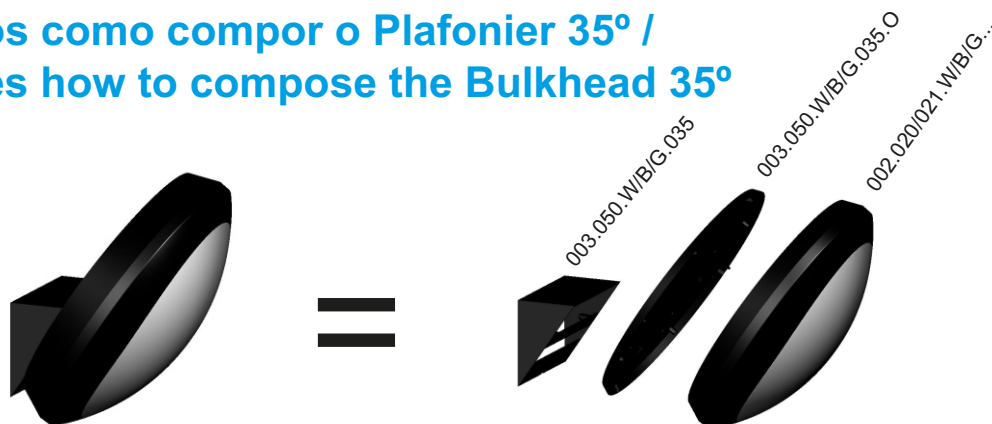

Exemplos como compor o Plafonier 35° / Examples how to compose the Bulkhead 35°

	Preços €
003.050.W.035 Acessório 35° / Accessory 35° (Branco/White)	2,80€
003.050.B.035 Acessório 35° / Accessory 35° (Preto/Black)	2,80€
003.050.G.035 Acessório 35° / Accessory 35° (Cinza/Grey)	2,80€
003.050.W.035.O Tampa / Back Cover SOFIA-OS/OC (Oval/Oval) (BR/WH)	3,20€
003.050.B.035.O Tampa / Back Cover SOFIA-OS/OC (Oval/Oval) (PT/BK)	3,20€
003.050.G.035.O Tampa / Back Cover SOFIA-OS/OC (Oval/Oval) (CZ/GR)	3,20€
003.050.O.035.O Tampa / Back Cover SOFIA-OS/OC (Oval/Oval)(trans./Opal	3,80€