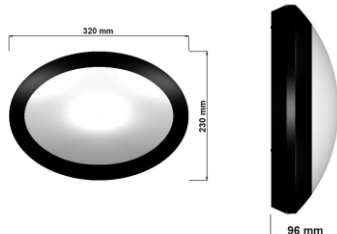

Double Insulation Class II

VERSÃO LED / LED VERSION

VERSÃO E27 / E27 VERSION

Série SOFIA-OS / SOFIA-OS Series

Plafoniers Oval / Oval Bulkhead

	Preços €
002.020.W.C.E27 (Branco/WH) Policarbonato / Polycarbonate	13,50€
002.020.B.C.E27 (Preto/BK) Policarbonato / Polycarbonate	13,50€
002.020.G.C.E27 (Cinza/GR) Policarbonato / Polycarbonate	13,50€
002.020.O.C.E27 (Translucido / Opal) Policarbonato / Polycarbonate	16,50€
<i>Para versão em Led Incluir ( Plafonier + Placa / For Led version include ( Bulhead + Led PCB)</i>	
002.PCB.O.010 Placa Led Oval 10W / Oval Led Pcb 10W - 920 lm	22,50€
002.PCB.O.020 Placa Led Oval 20W / Oval Led Pcb 20W - 1840 lm	30,50€