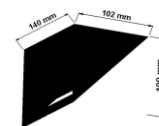

003.050.W.035 Acessório 35° / Accesory 35° (Branco/White)	☐	2,80€
003.050.B.035 Acessório 35° / Accesory 35° (Preto/Black)	☐	2,80€
003.050.G.035 Acessório 35° / Accesory 35° (Cinza/Grey)	☐	2,80€
003.050.W.035.R Tampa/Back Cover SOFIA-RS/RC (Red./Round) (BR/WH)	☐	3,20€
003.050.B.035.R Tampa/Back Cover SOFIA-RS/RC (Red./Round) (PT/BK)	☐	3,20€
003.050.G.035.R Tampa/Back Cover SOFIA-RS/RC (Red./Round) (CZ/GR)	☐	3,20€
003.050.O.035.R Tampa/Back Cover SOFIA-RS/RC (Red./Round)(Tras./Opal)	☐	3,80€